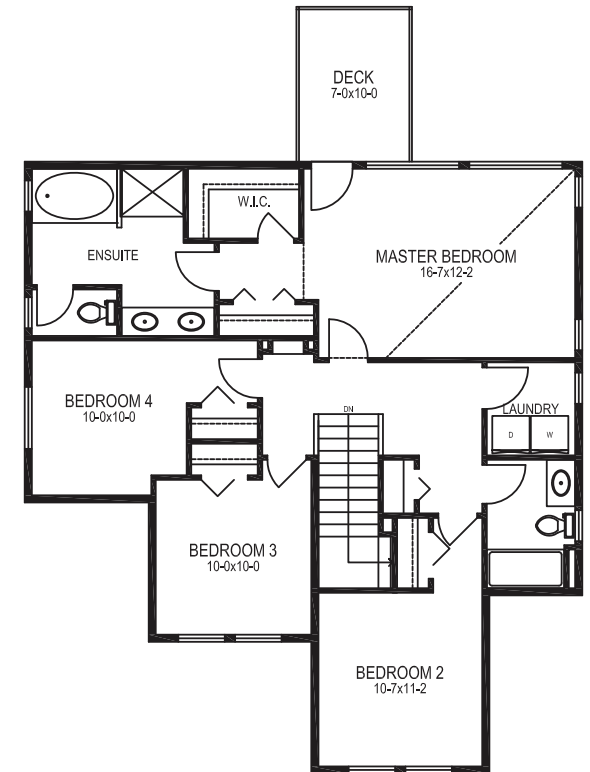

VANTAGE

Life never looked so good.

PLAN 2a

SINGLE FAMILY COLLECTION

2202 SF + 1006 SF Unfinished Basement

Total Approx. 3208 SF

4 or 5 Bedroom 3 Bathroom

BASEMENT
1006 SF

MAIN
1123 SF

UPPER
1079 SF