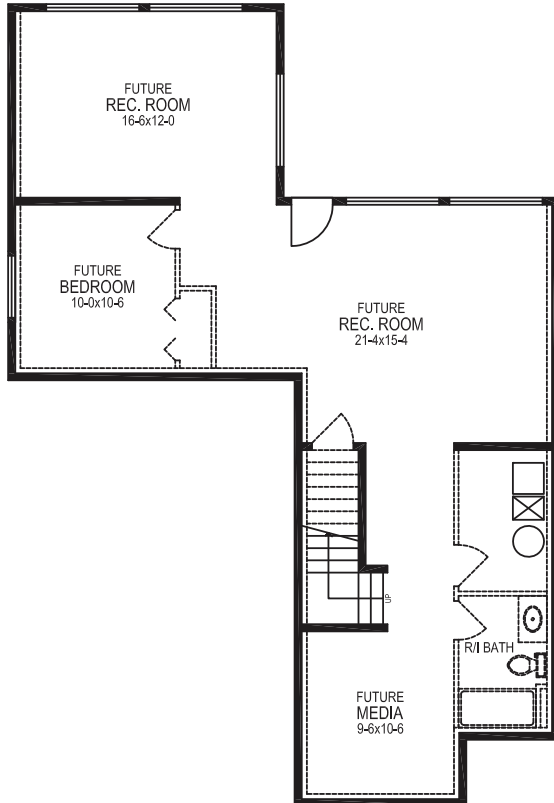

VANTAGE

Life never looked so good.

PLAN 2a

SINGLE FAMILY COLLECTION

2202 SF + 1006 SF Unfinished Basement

Total Approx. 3208 SF

4 or 5 Bedroom 3 Bathroom

BASEMENT
1006 SF

MAIN
1123 SF

UPPER
1079 SF