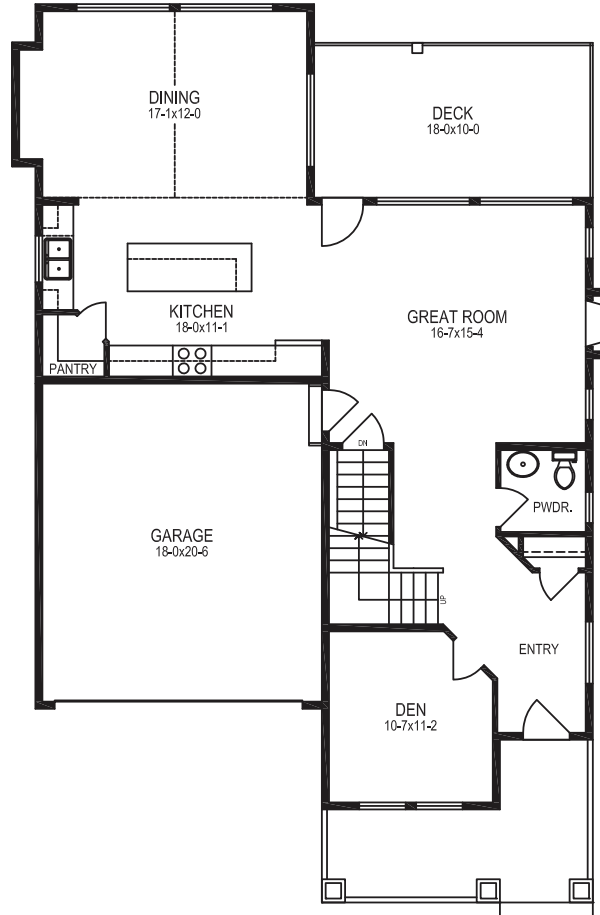

VANTAGE

Life never looked so good.

PLAN 2a

SINGLE FAMILY COLLECTION

2202 SF + 1006 SF Unfinished Basement

Total Approx. 3208 SF

4 or 5 Bedroom 3 Bathroom

BASEMENT
1006 SF

MAIN
1123 SF

UPPER
1079 SF