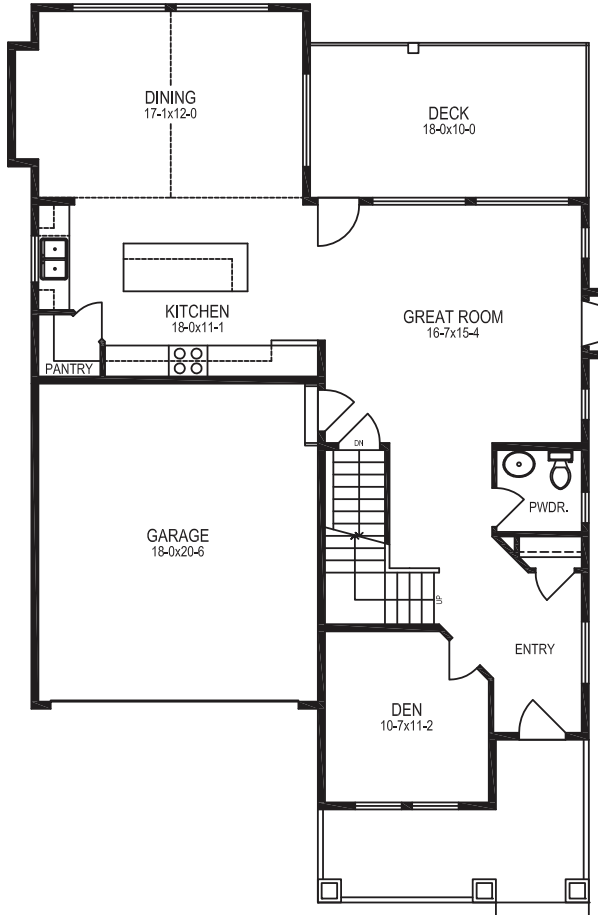

VANTAGE

Life never looked so good.

PLAN 2

SINGLE FAMILY COLLECTION

2202 SF + 1006 SF Unfinished Basement

Total Approx. 3208 SF

4 or 5 Bedroom 3 Bathroom

BASEMENT
1006 SF

MAIN
1123 SF

UPPER
1079 SF