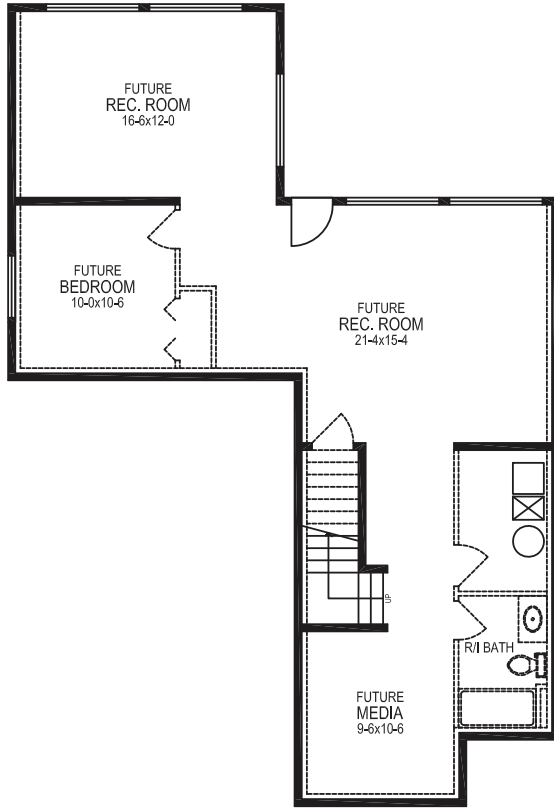

VANTAGE

Life never looked so good.

PLAN 2

SINGLE FAMILY COLLECTION

2202 SF + 1006 SF Unfinished Basement

Total Approx. 3208 SF

4 or 5 Bedroom 3 Bathroom

BASEMENT
1006 SF

MAIN
1123 SF

UPPER
1079 SF