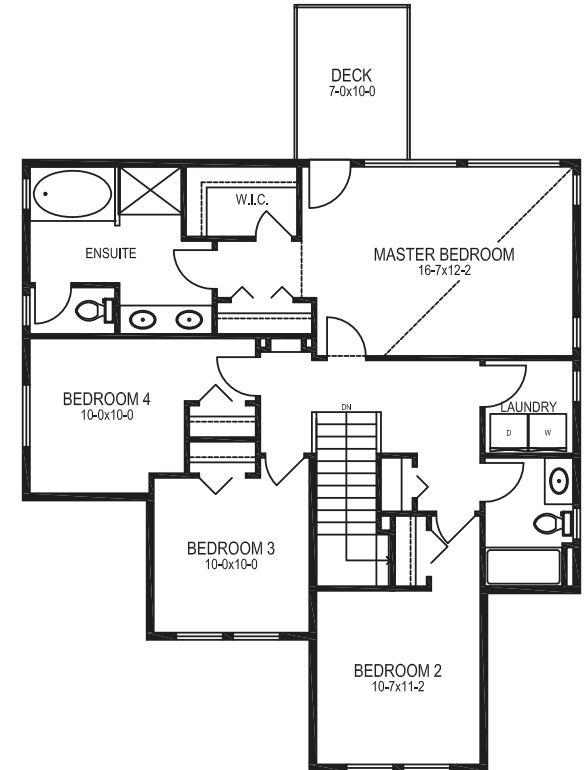

VANTAGE

Life never looked so good.

PLAN 2

SINGLE FAMILY COLLECTION

2202 SF + 1006 SF Unfinished Basement

Total Approx. 3208 SF

4 or 5 Bedroom 3 Bathroom

BASEMENT
1006 SF

MAIN
1123 SF

UPPER
1079 SF