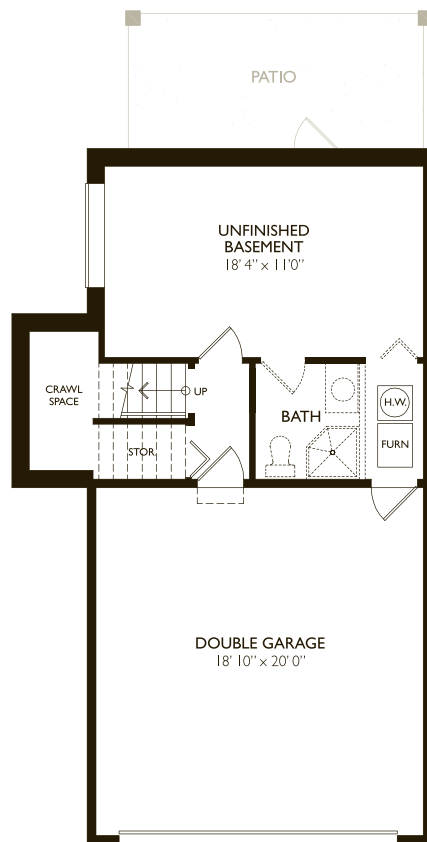

## PLAN A & AI

TOWNHOME COLLECTION

1525 SF + 427 SF Unfinished

Total Approx. 1952 SF

3 Bedroom 3 Bathroom

PLAN AI HAS WALKOUT  
BASEMENT AND PATIO.  
SEE SALES REP FOR DETAILS.

PLAN AI HAS  
WINDOW AS SHOWN.  
SEE SALES REP FOR DETAILS.

LOWER  
427 SF

MAIN  
759 SF

UPPER  
766 SF