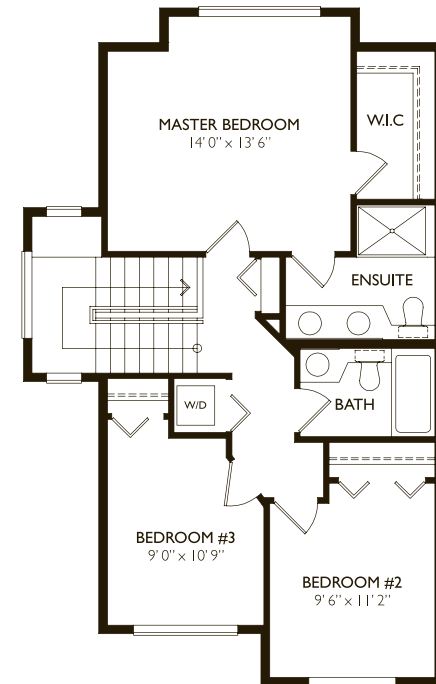

## PLAN A & AI

TOWNHOME COLLECTION

1525 SF + 427 SF Unfinished

Total Approx. 1952 SF

3 Bedroom 3 Bathroom

PLAN AI HAS WALKOUT  
BASEMENT AND PATIO.  
SEE SALES REP FOR DETAILS.

PLAN AI HAS  
WINDOW AS SHOWN.  
SEE SALES REP FOR DETAILS.

LOWER  
427 SF

MAIN  
759 SF

UPPER  
766 SF