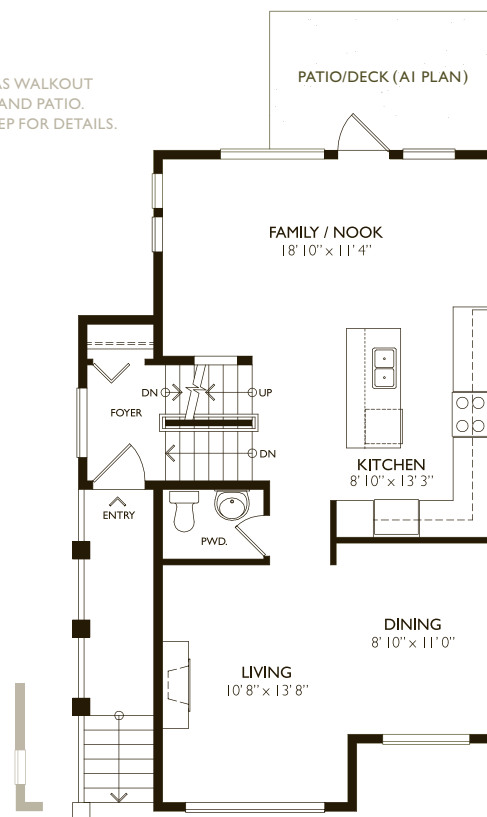

## PLAN A & AI

TOWNHOME COLLECTION

1525 SF + 427 SF Unfinished

Total Approx. 1952 SF

3 Bedroom 3 Bathroom

PLAN AI HAS WALKOUT  
BASEMENT AND PATIO.  
SEE SALES REP FOR DETAILS.

PLAN AI HAS  
WINDOW AS SHOWN.  
SEE SALES REP FOR DETAILS.

LOWER  
427 SF

MAIN  
759 SF

UPPER  
766 SF