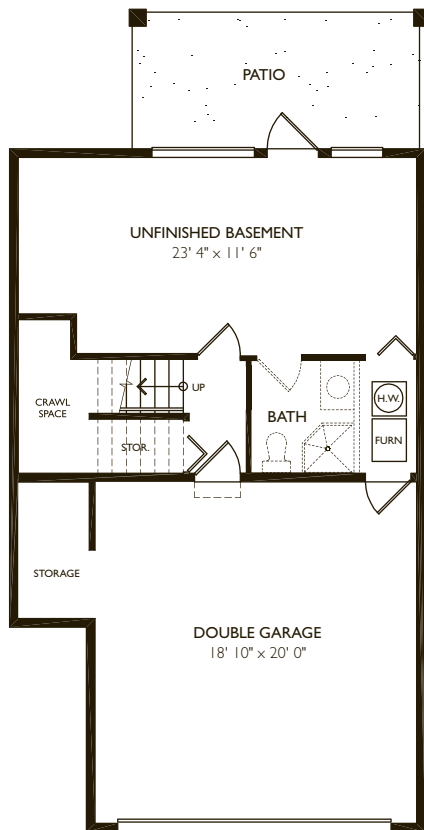

VANTAGE

Life never looked so good.

PLAN A2

TOWNHOME COLLECTION

1603 SF + 468 SF Unfinished

Total Approx. 2071 SF

3 Bedroom 3 Bathroom

LOWER
468 SF

MAIN
837 SF

UPPER
766 SF