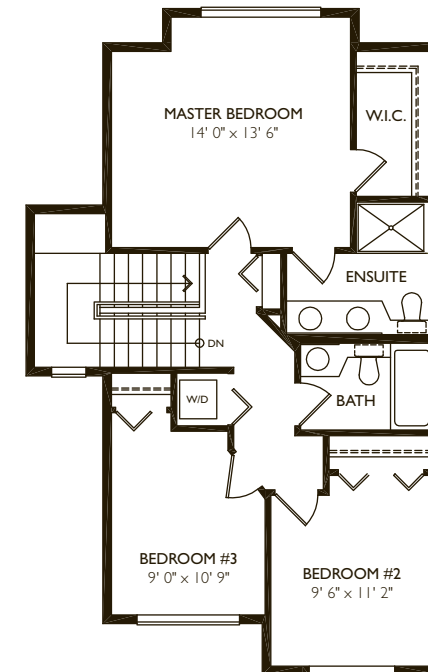

VANTAGE

Life never looked so good.

PLAN A2

TOWNHOME COLLECTION

1603 SF + 468 SF Unfinished

Total Approx. 2071 SF

3 Bedroom 3 Bathroom

LOWER
468 SF

MAIN
837 SF

UPPER
766 SF