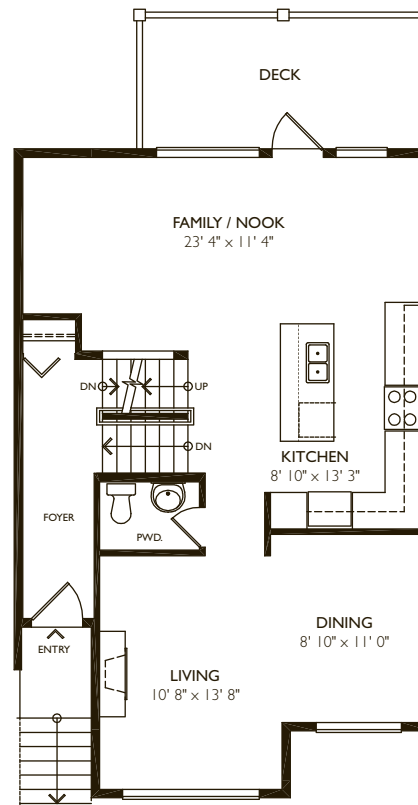

VANTAGE

Life never looked so good.

PLAN A2

TOWNHOME COLLECTION

1603 SF + 468 SF Unfinished

Total Approx. 2071 SF

3 Bedroom 3 Bathroom

LOWER
468 SF

MAIN
837 SF

UPPER
766 SF