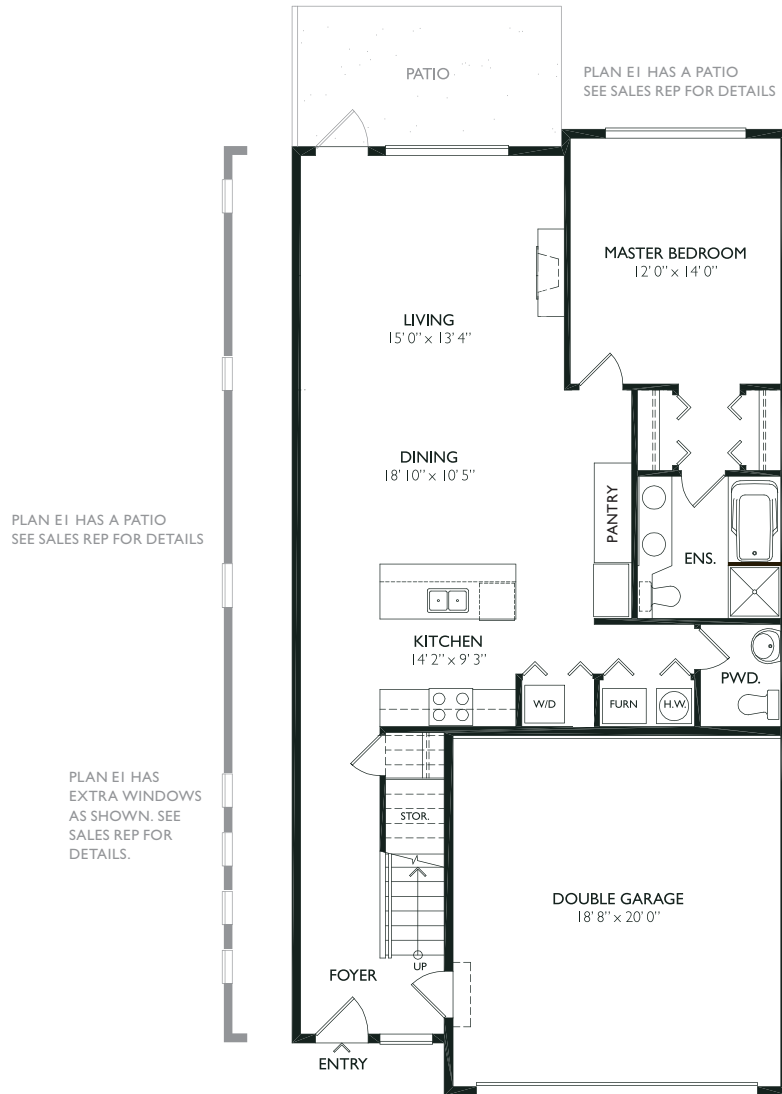

## TOWNHOME COLLECTION

1816 SF 2 Bedroom 3 Bathroom plus Loft

OPTIONAL ENSUITE

PLAN E1 HAS EXTRA WINDOW AS SHOWN. SEE SALES REP FOR DETAILS.

MAIN  
1108 SF

UPPER  
708 SF