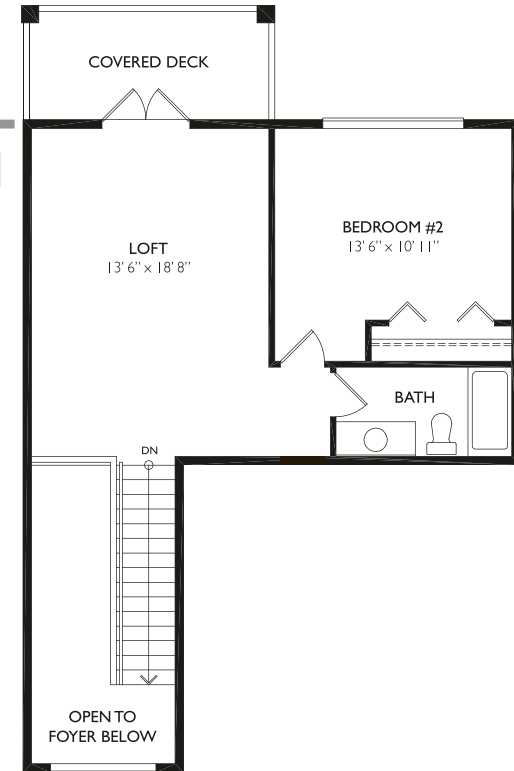

## TOWNHOME COLLECTION

1816 SF 2 Bedroom 3 Bathroom plus Loft

OPTIONAL ENSUITE

PLAN E1 HAS EXTRA WINDOW AS SHOWN. SEE SALES REP FOR DETAILS.

MAIN  
1108 SF

UPPER  
708 SF